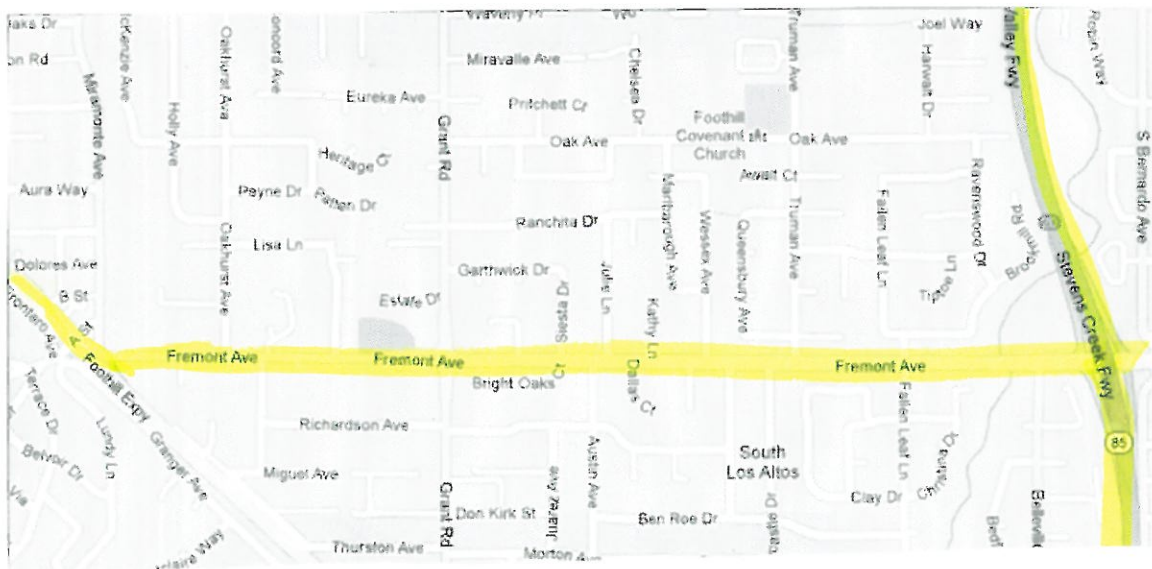

## Coming from the North via Route 280

Take 280 South

Exit at Magdalena Rd, take a left onto Magdalena

After crossing Foothill Expressway, Magdalena becomes Springer Road

Take the first right after crossing Foothill Expressway onto Fremont Ave

Continue on Fremont until you reach 851. Destination is on the left.

## Coming from the North via Route 101

Take 101 South

Take exit 39B to merge onto CA 85 South towards Santa Cruz/Cupertino

Take exit 20 towards Los Altos

Turn right on W. Fremont Ave, destination will be on the right

**Coming from the South via Route 280**

Take 280 North

Take exit 12A to merge onto CA 85 North towards Mountain View

Take exit 20 towards Los Altos

Turn left on W. Fremont Ave, destination will be on the right