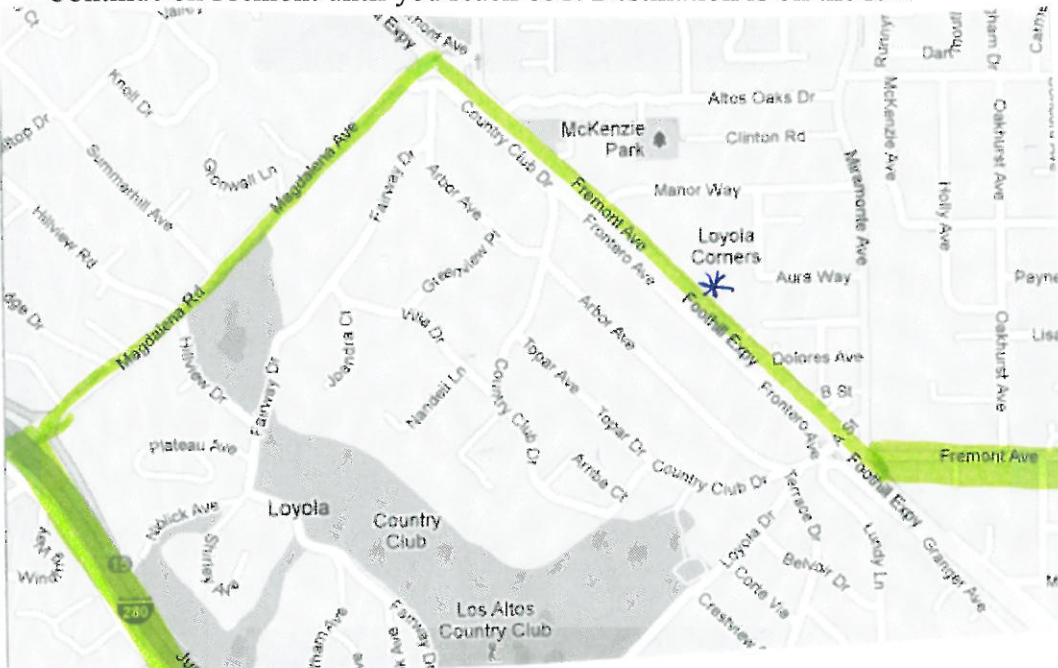

## Coming from the North via Route 280

Take 280 South

Exit at Magdalena Rd, take a left onto Magdalena

After crossing Foothill Expressway, Magdalena becomes Springer Road

Take the first right after crossing Foothill Expressway onto Fremont Ave

Continue on Fremont until you reach 851. Destination is on the left.

## Coming from the North via Route 101

Take 101 South

Take exit 39B to merge onto CA 85 South towards Santa Cruz/Cupertino

Take exit 20 towards Los Altos

Turn right on W. Fremont Ave, destination will be on the right

**Coming from the South via Route 280**

Take 280 North

Take exit 12A to merge onto CA 85 North towards Mountain View

Take exit 20 towards Los Altos

Turn left on W. Fremont Ave, destination will be on the right